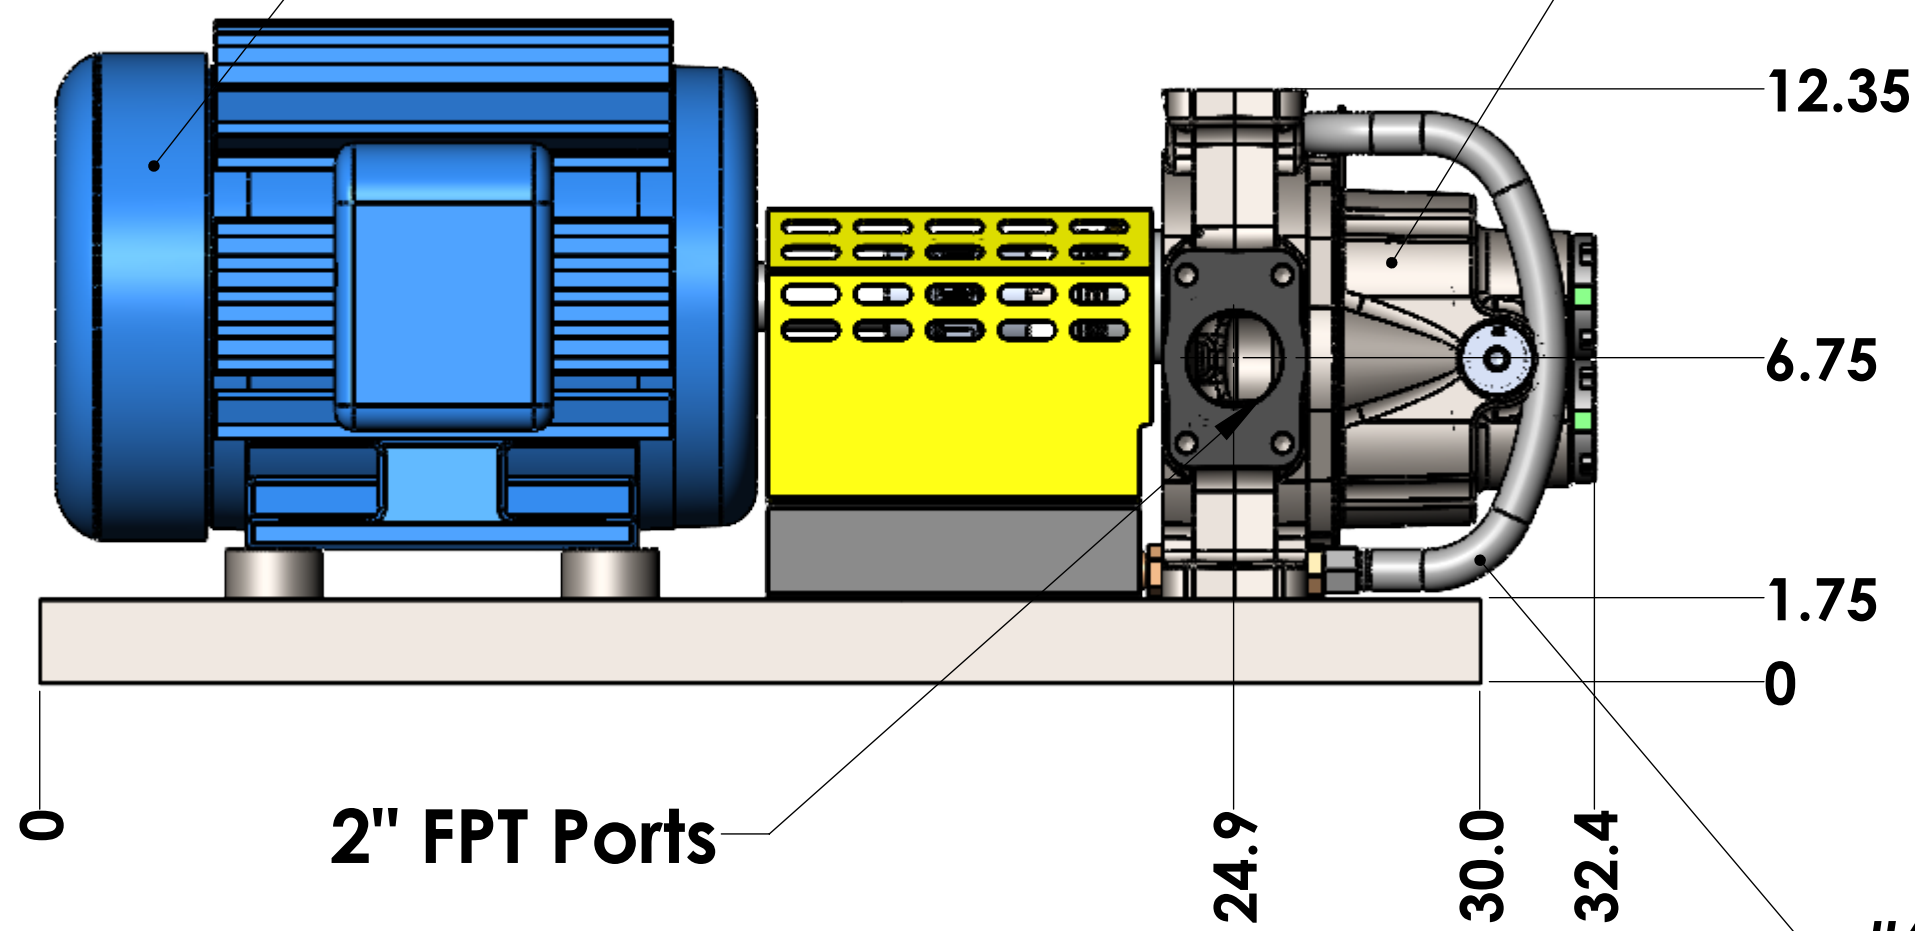

**3-5HP, 1200RPM Motor**  
(Must be on VFD)

**D90-120 Delta Pump**  
(800 max rpm)

**2" FPT Ports**

**#12 JIC HTO Line**