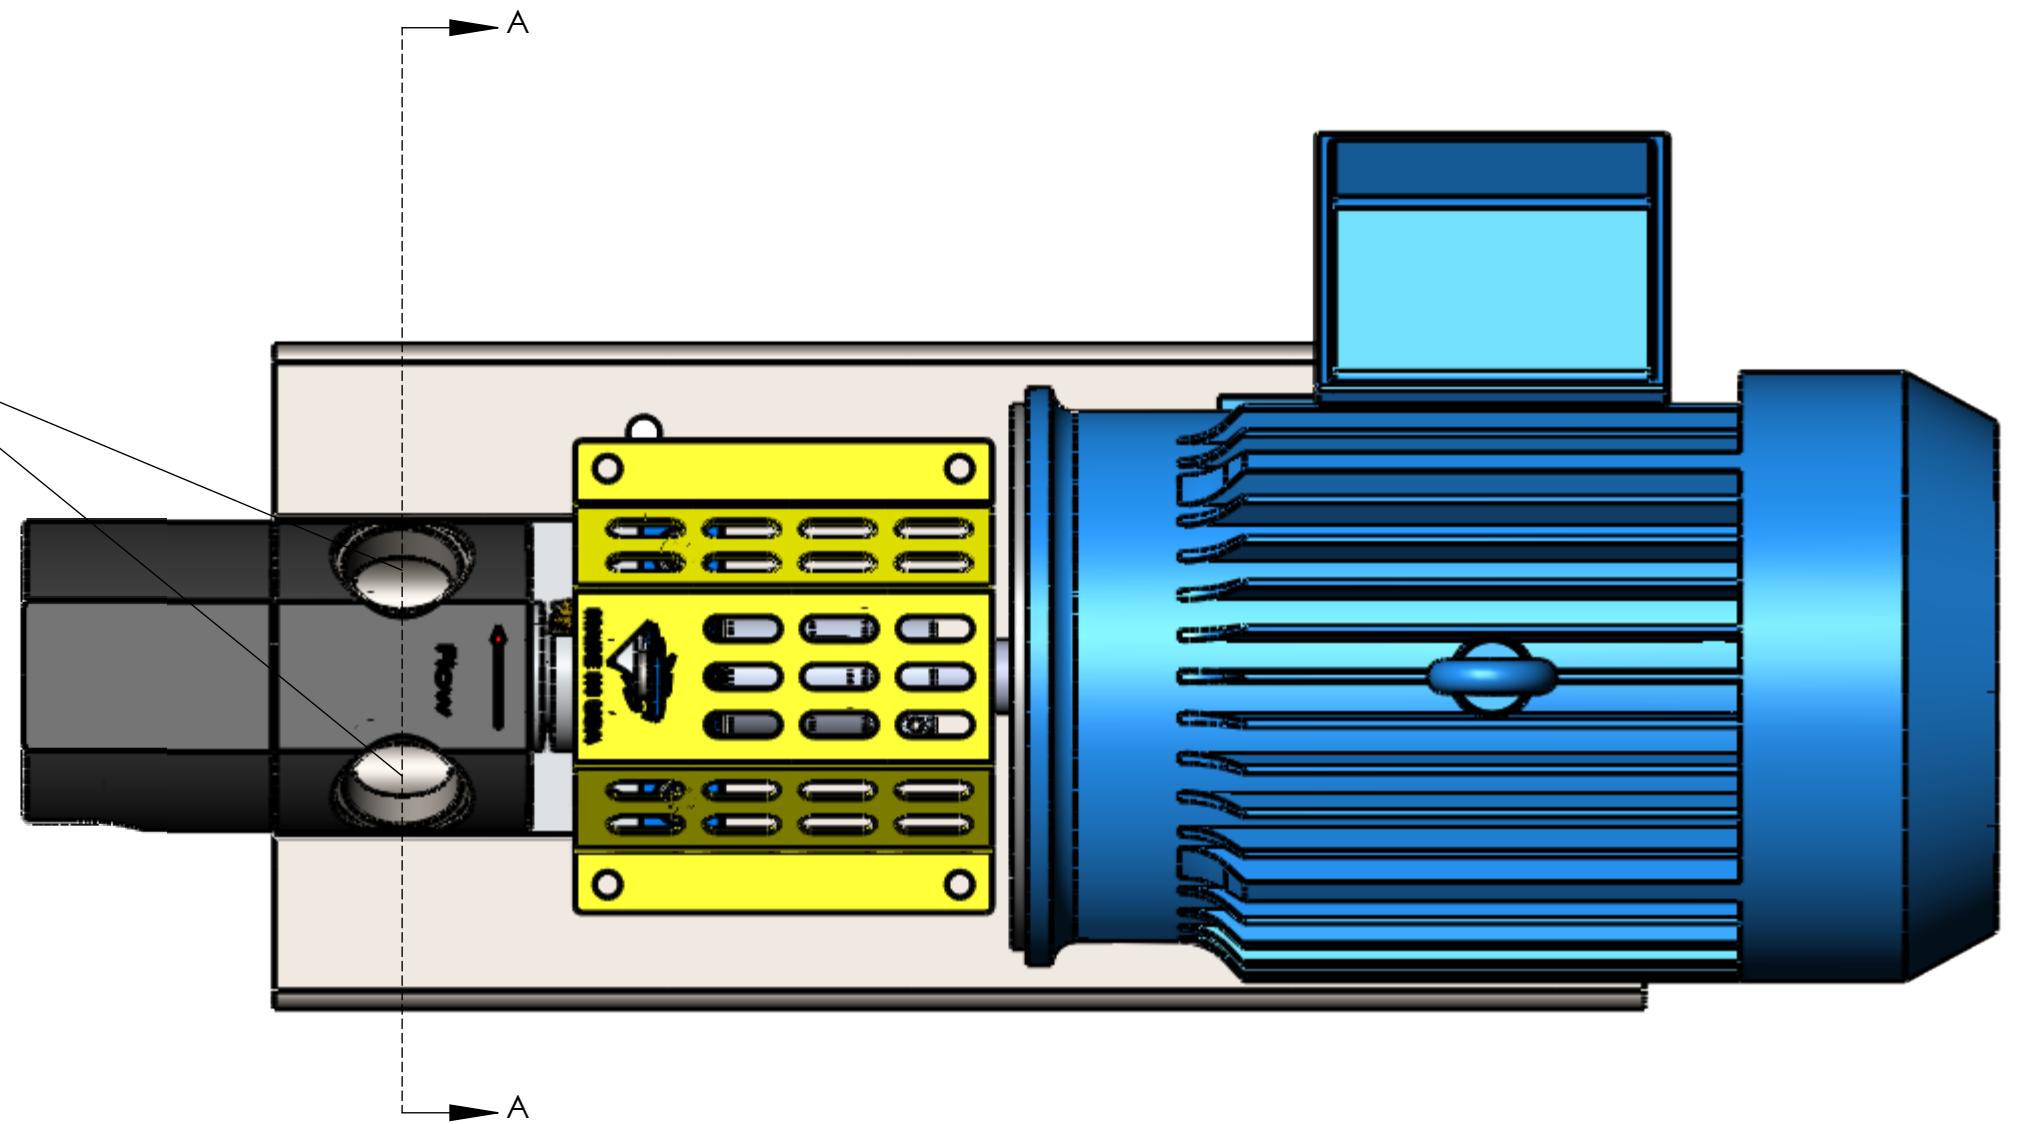

1-1/2" FPT Both Ports

2HP-1200RPM
186T Motor Frame