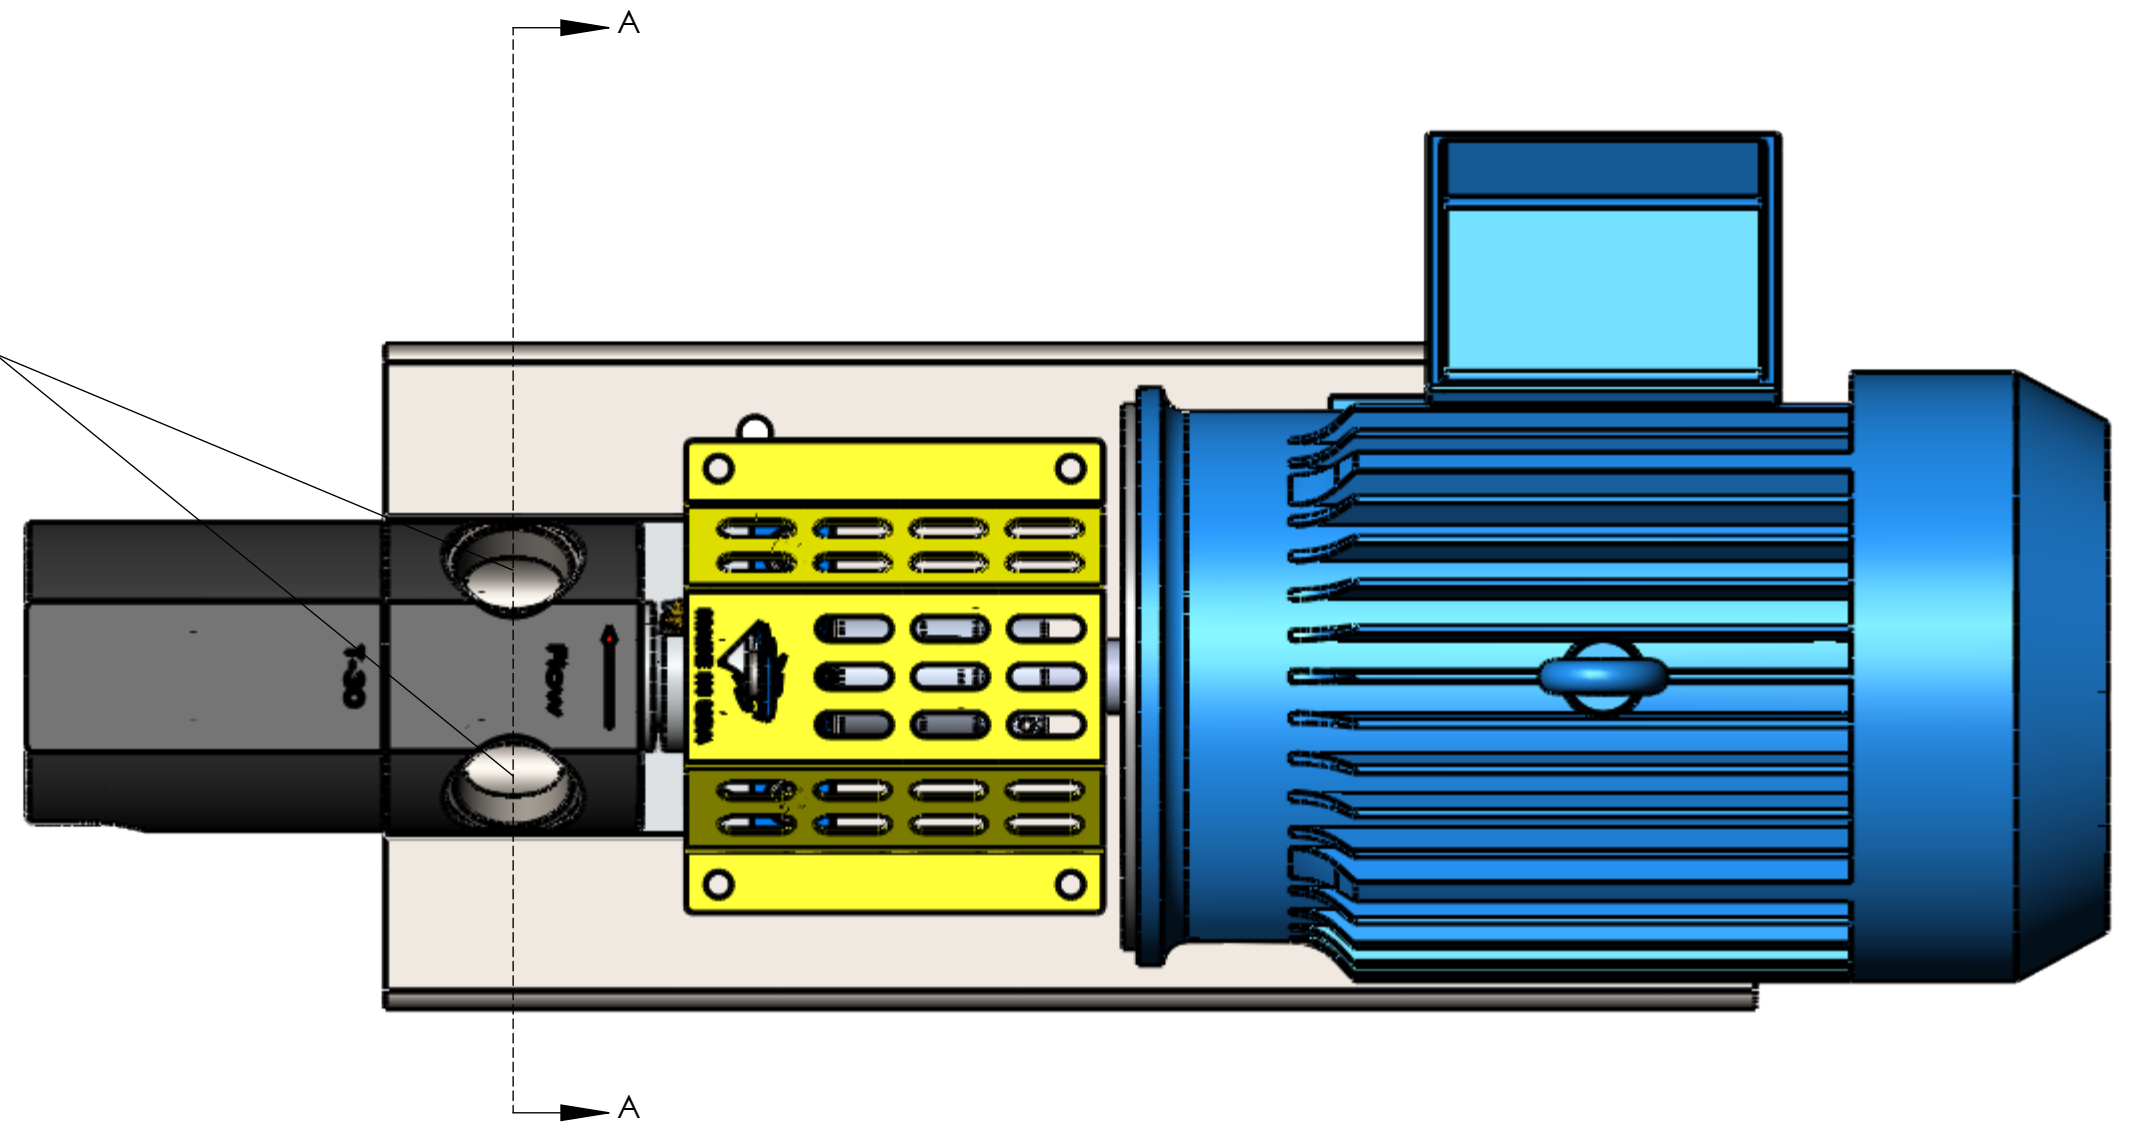

1-1/2" FPT Both Ports

SECTION A-A

2HP-1200RPM
186T Motor Frame