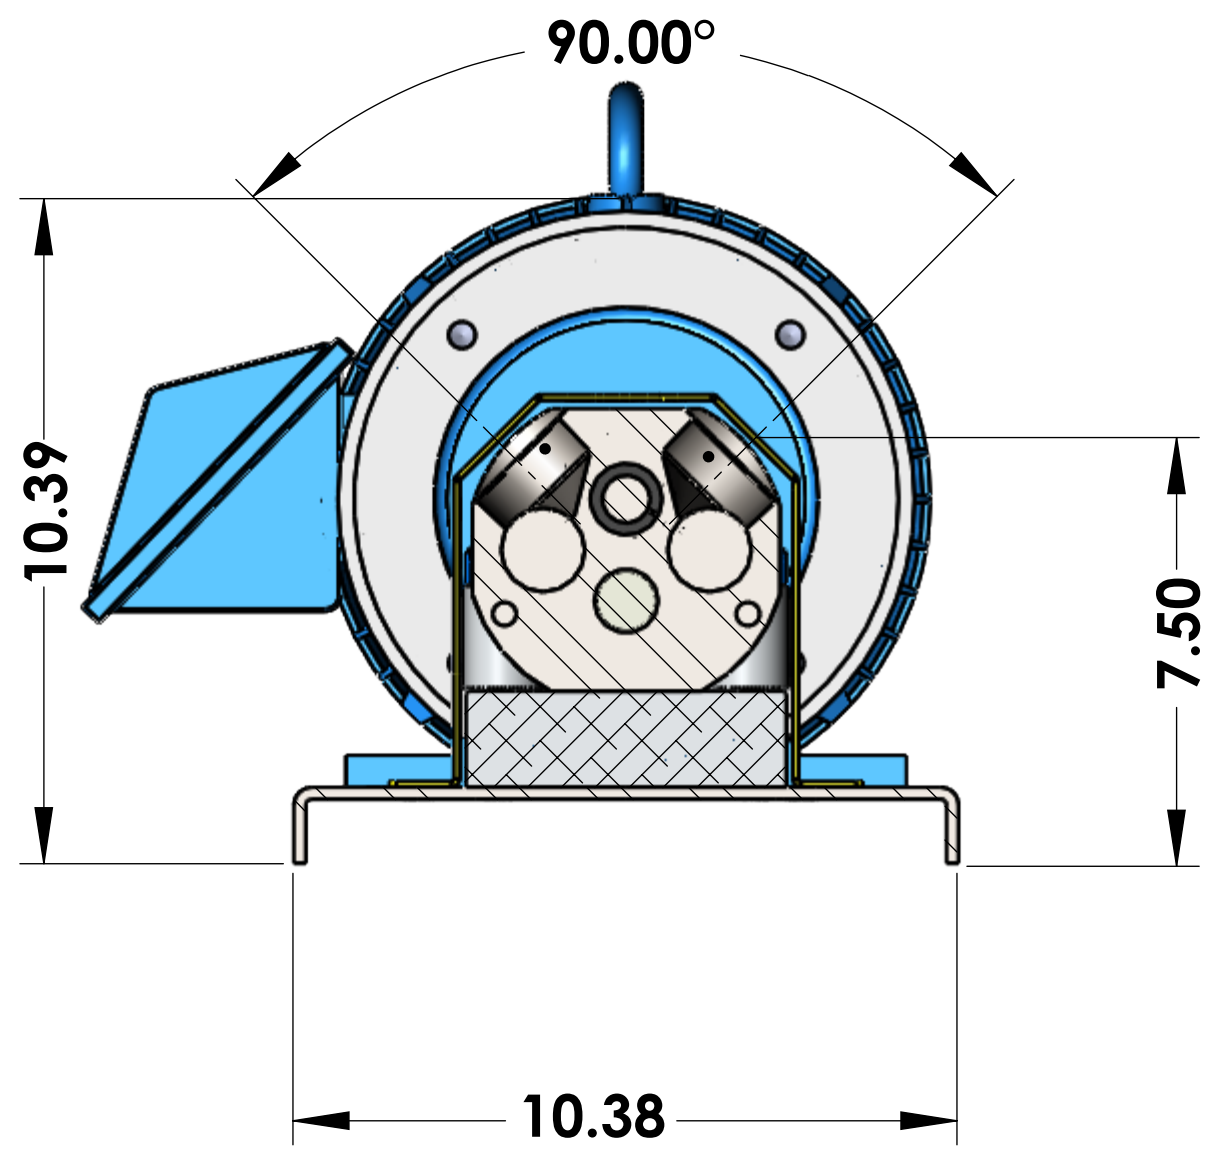

1-1/2" FPT Both Ports

SECTION A-A

2HP-1200RPM
186T Motor Frame