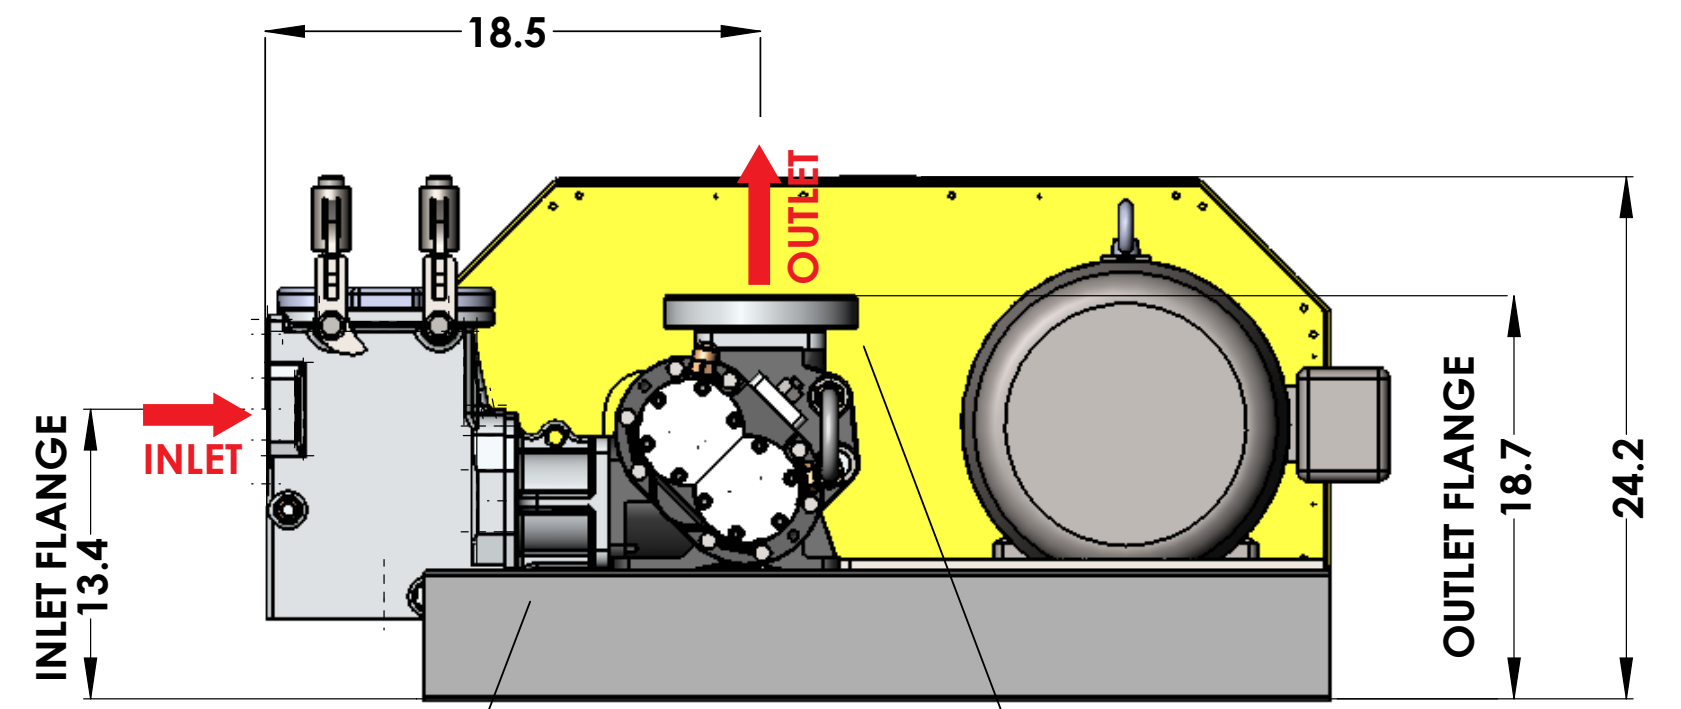

3"IN x 3"OUT

C3040 PORT ADAPTERS

4"IN x 4"OUT

C3040 PORT ADAPTER

M34 PORT ADAPTER