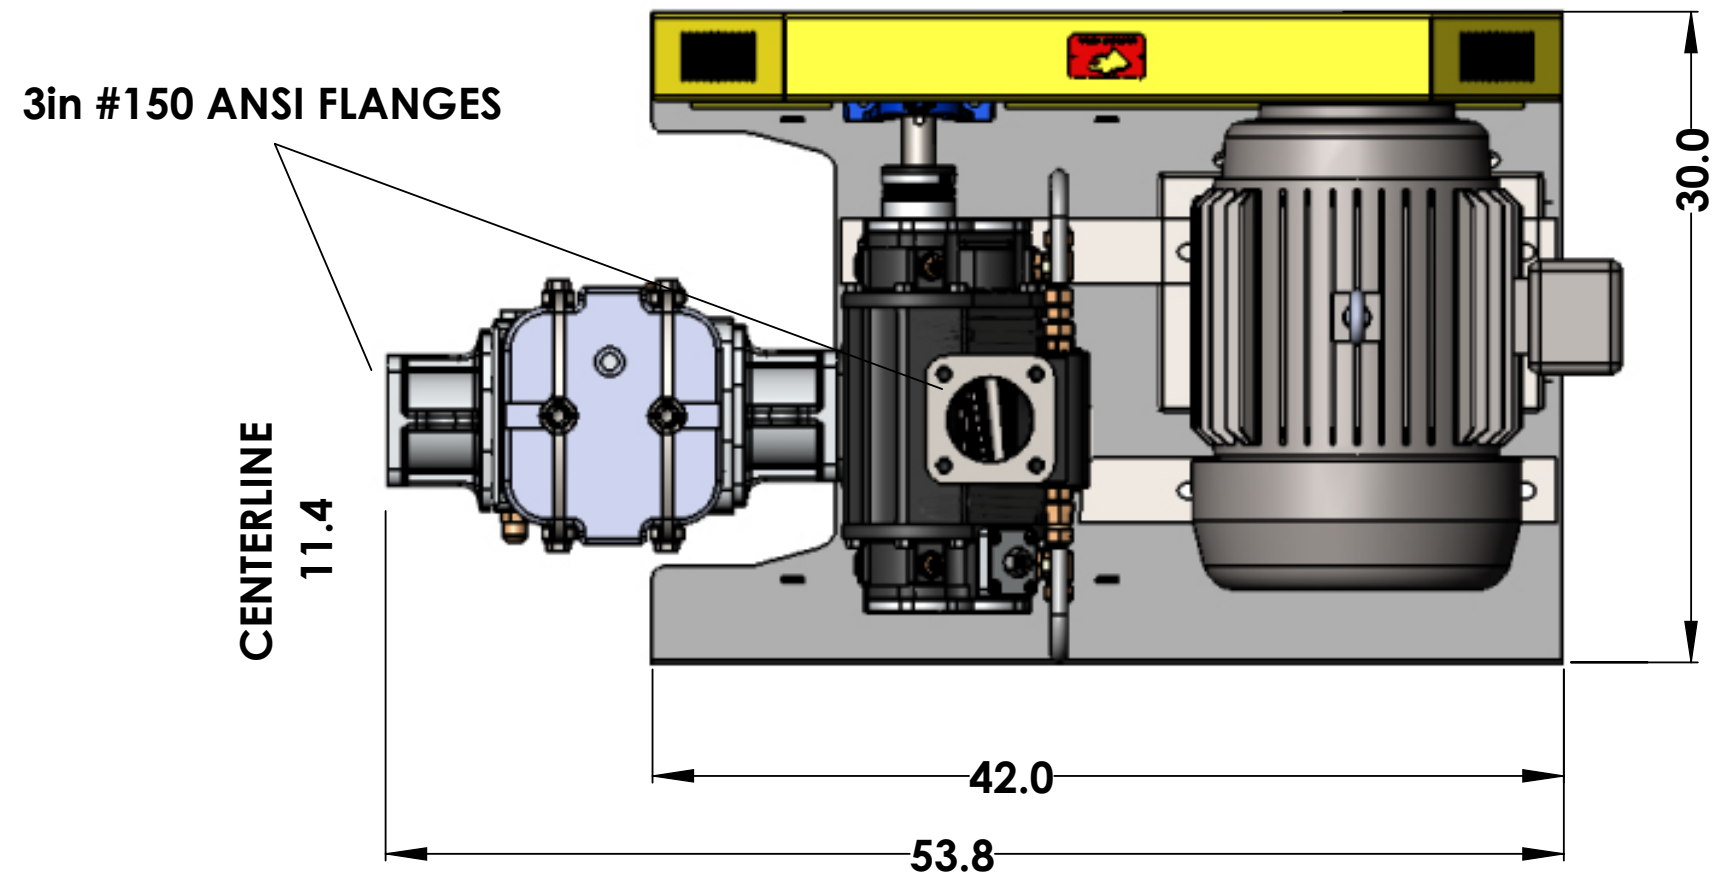

3"IN x 3"OUT

C3040 PORT ADAPTERS

4"IN x 4"OUT

C3040 PORT ADAPTER

M34 PORT ADAPTER