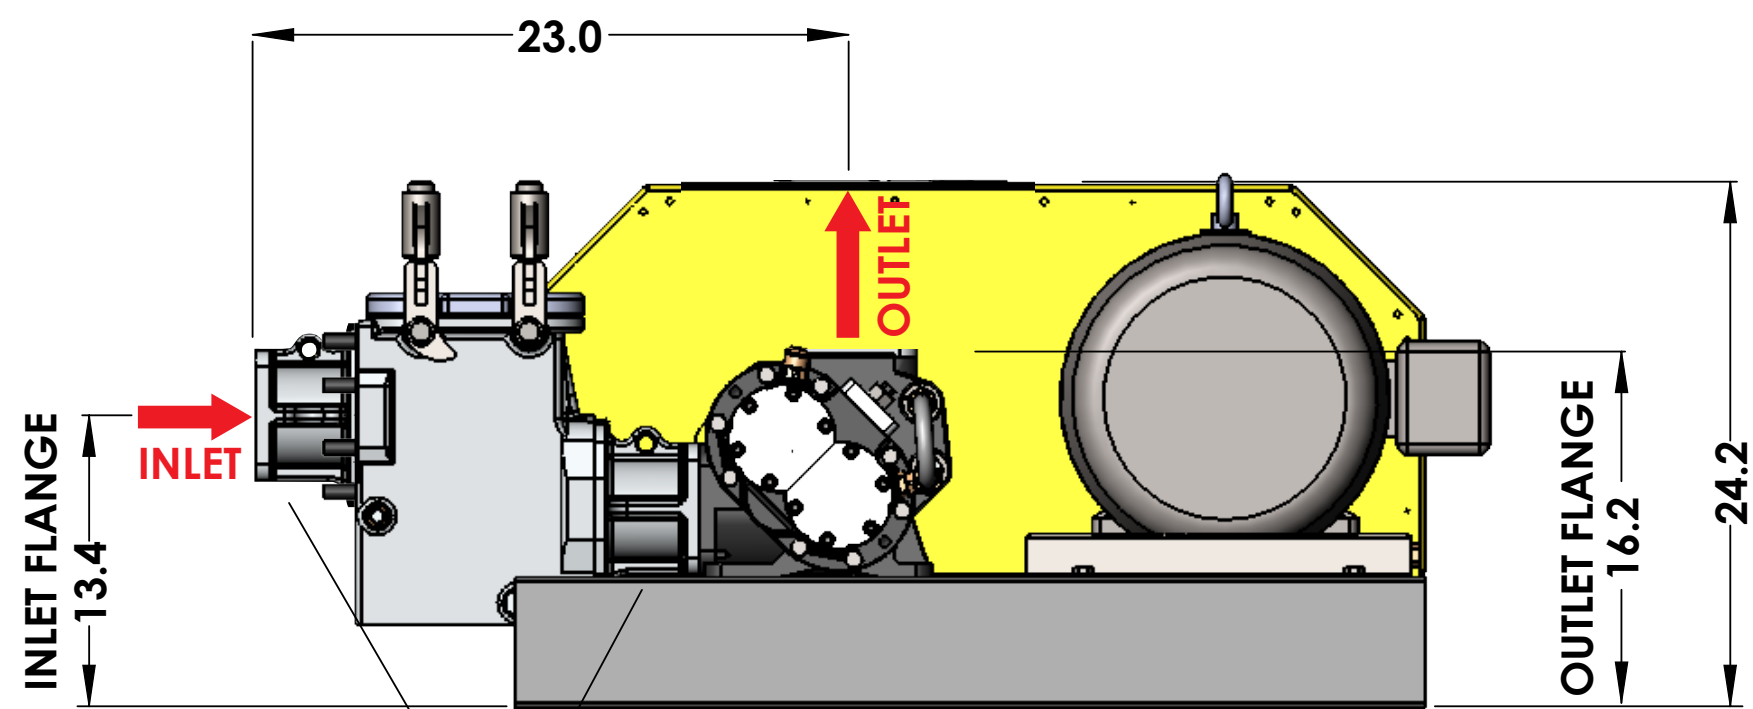

3"IN x 3"OUT

C3040 PORT ADAPTERS

4"IN x 4"OUT

C3040 PORT ADAPTER

M34 PORT ADAPTER