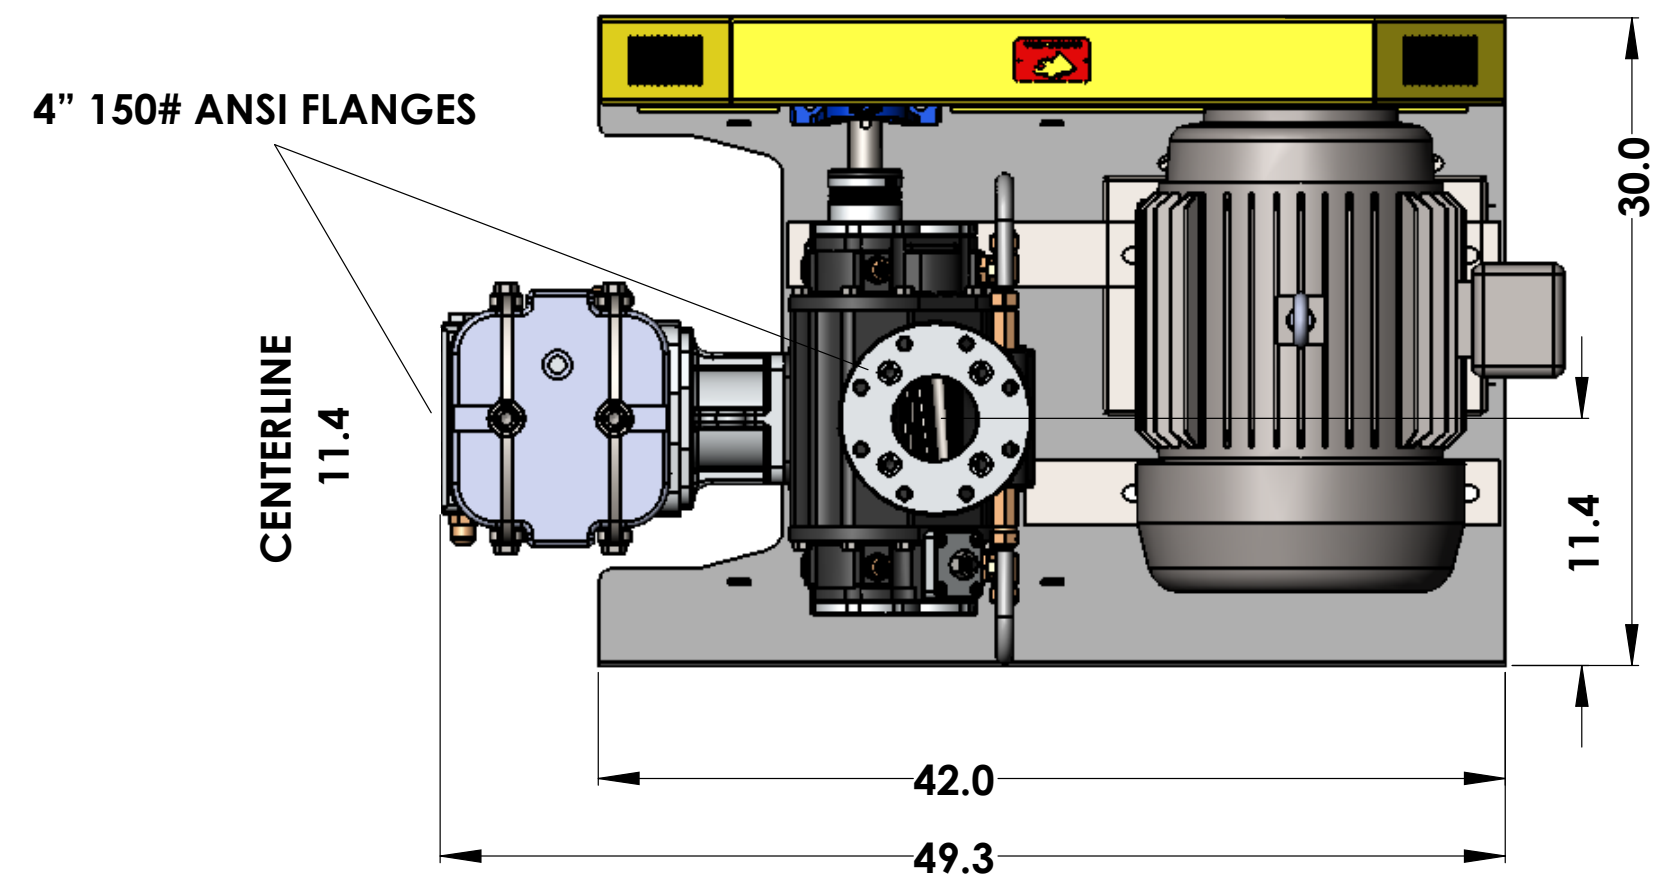

3"IN x 3"OUT

C3040 PORT ADAPTERS

4"IN x 4"OUT

C3040 PORT ADAPTER

M34 PORT ADAPTER