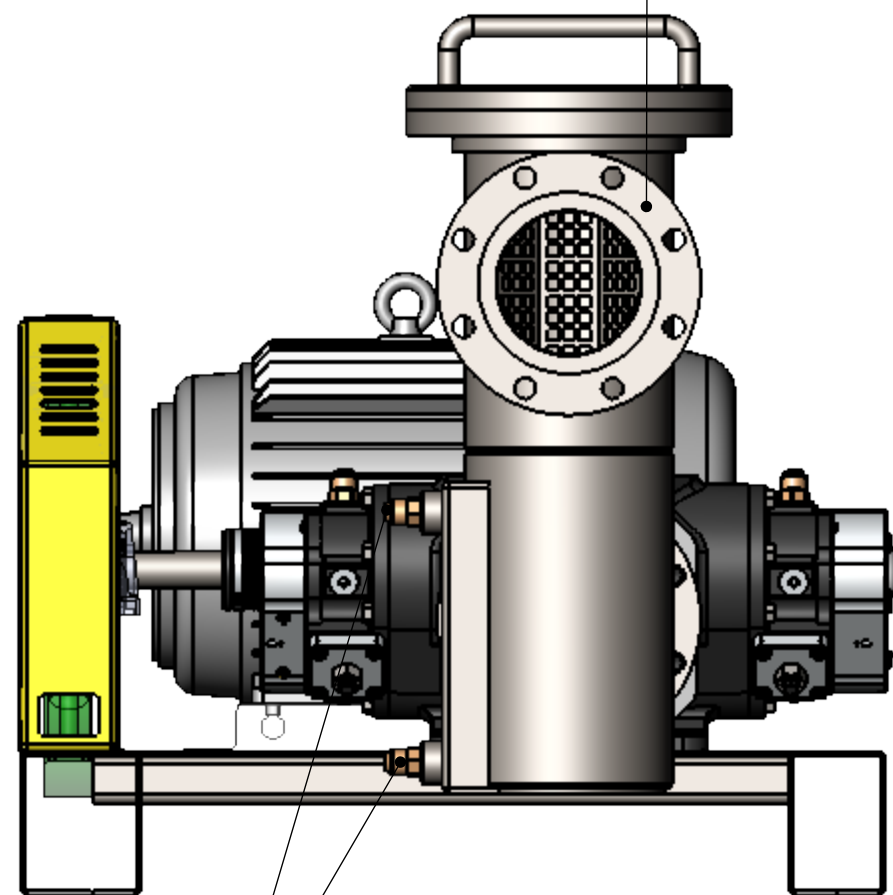

6in #150 ANSI Flange

HTO connection #12 MJ