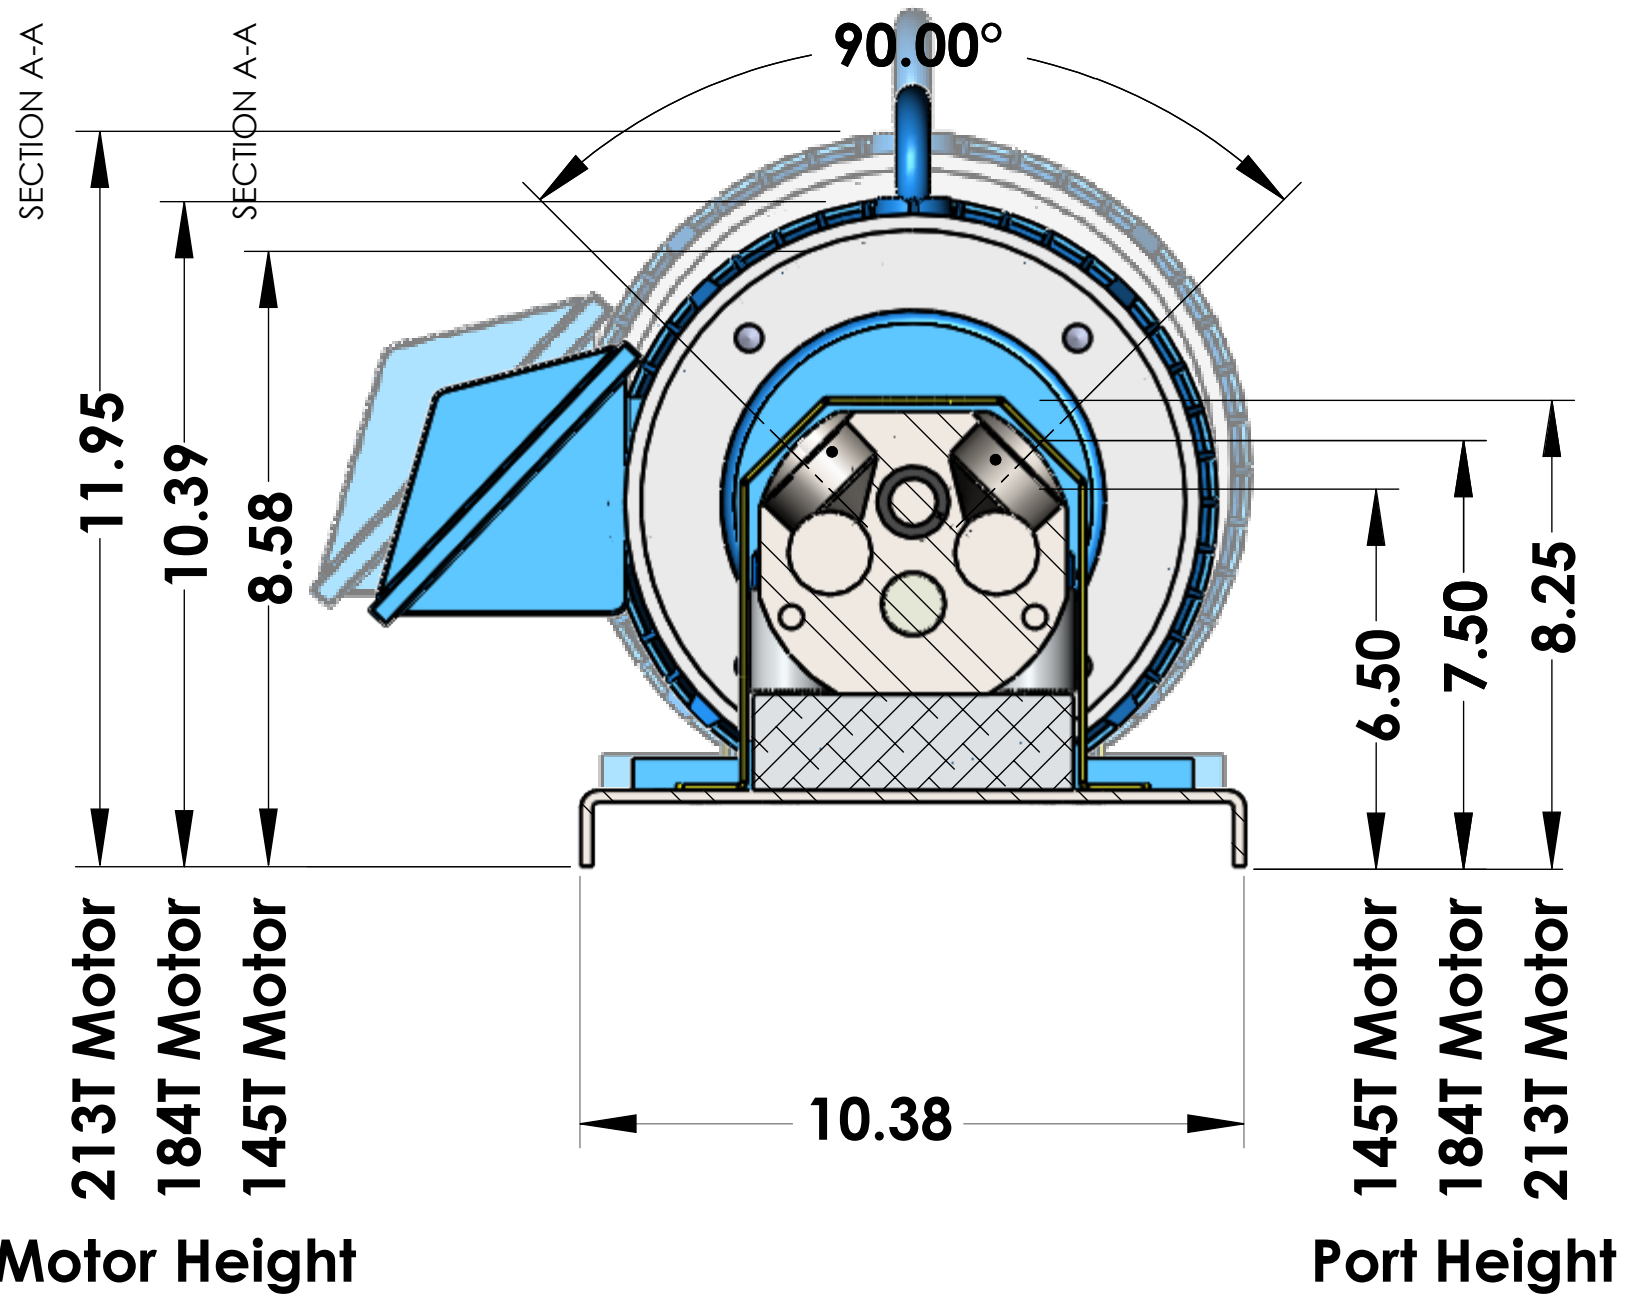

1-1/2" FPT Both Ports

1HP-1200RPM = 145T Motor
 2HP-1200RPM = 184T Motor
 3HP-1200RPM = 213T Motor