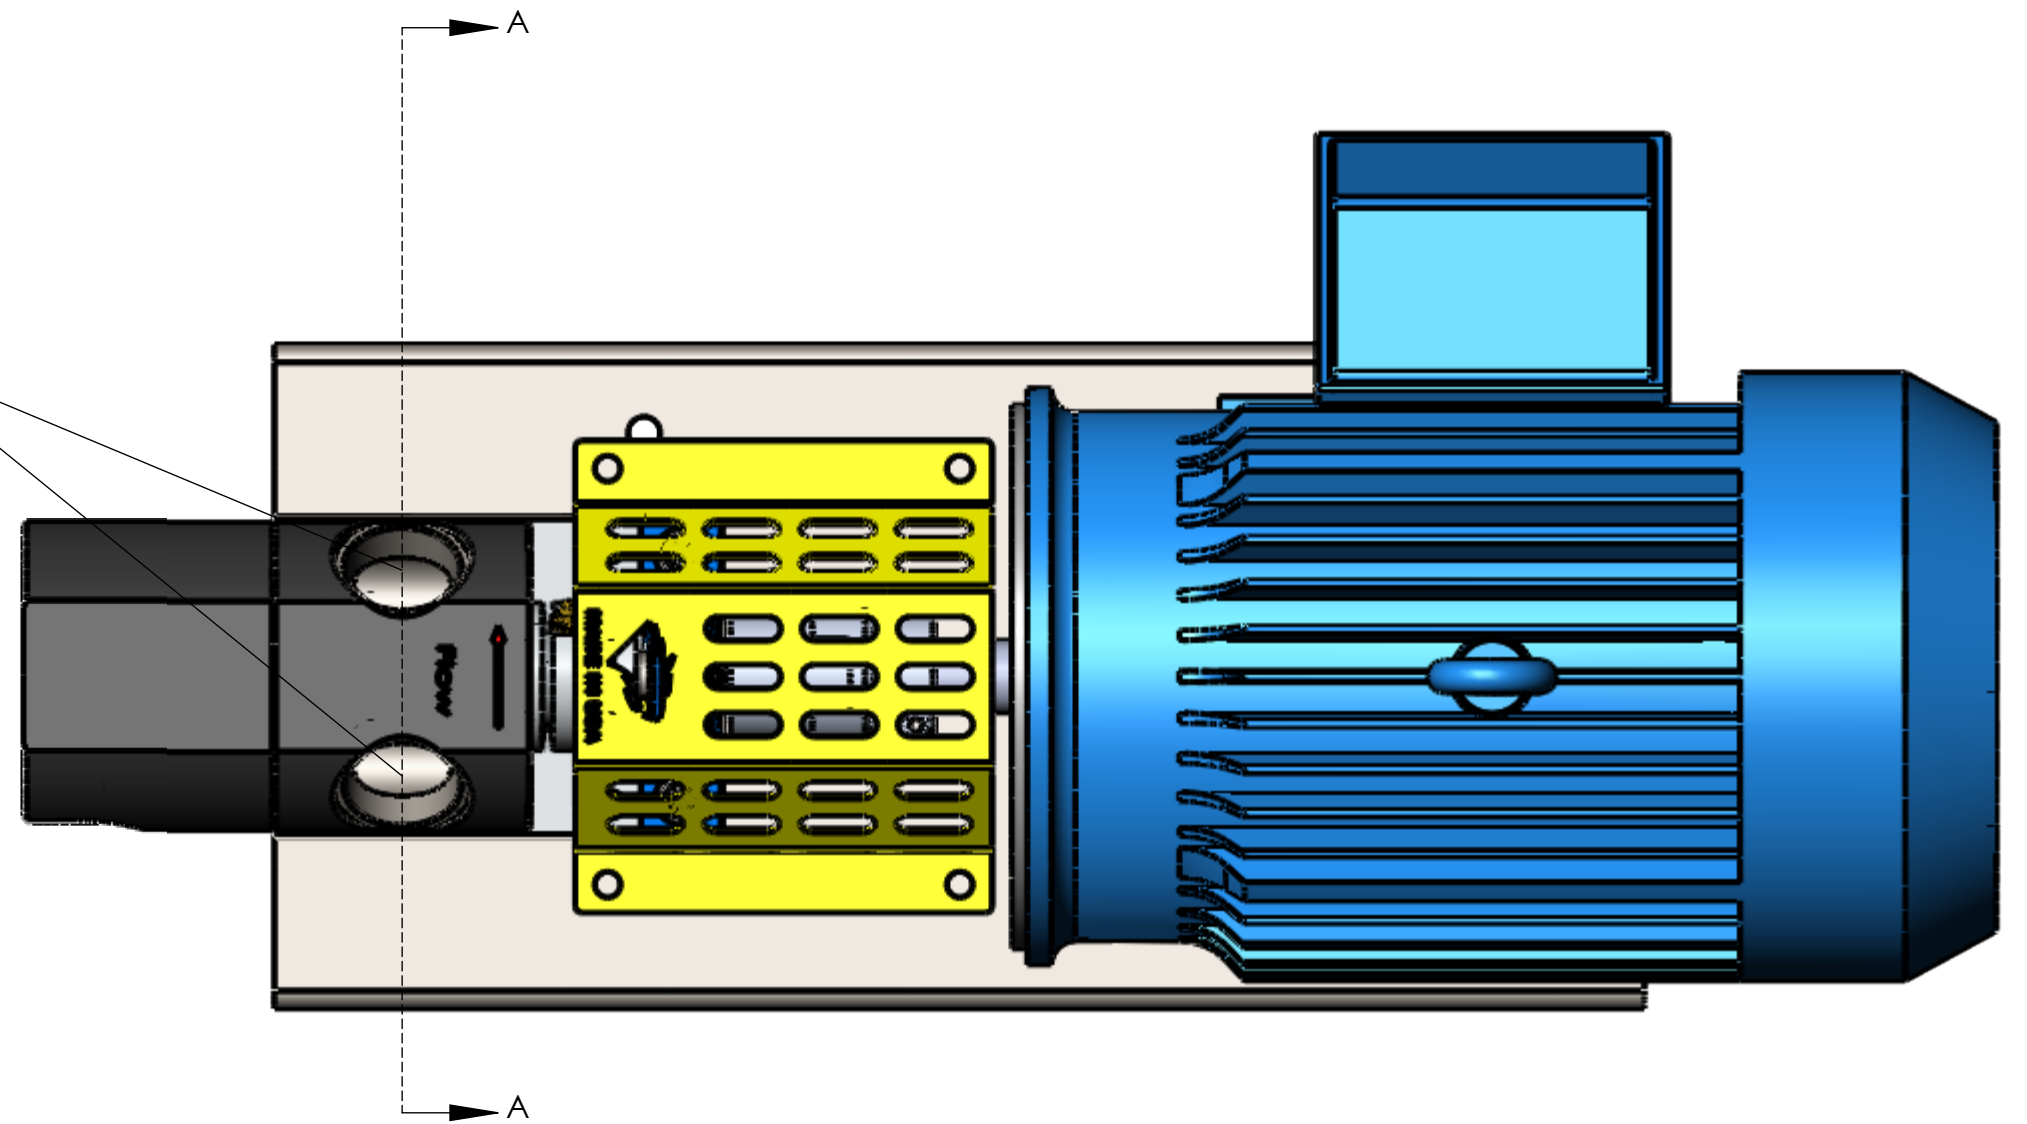

1-1/2" FPT Both Ports

1HP-1200RPM = 145T Motor
 2HP-1200RPM = 184T Motor
 3HP-1200RPM = 213T Motor