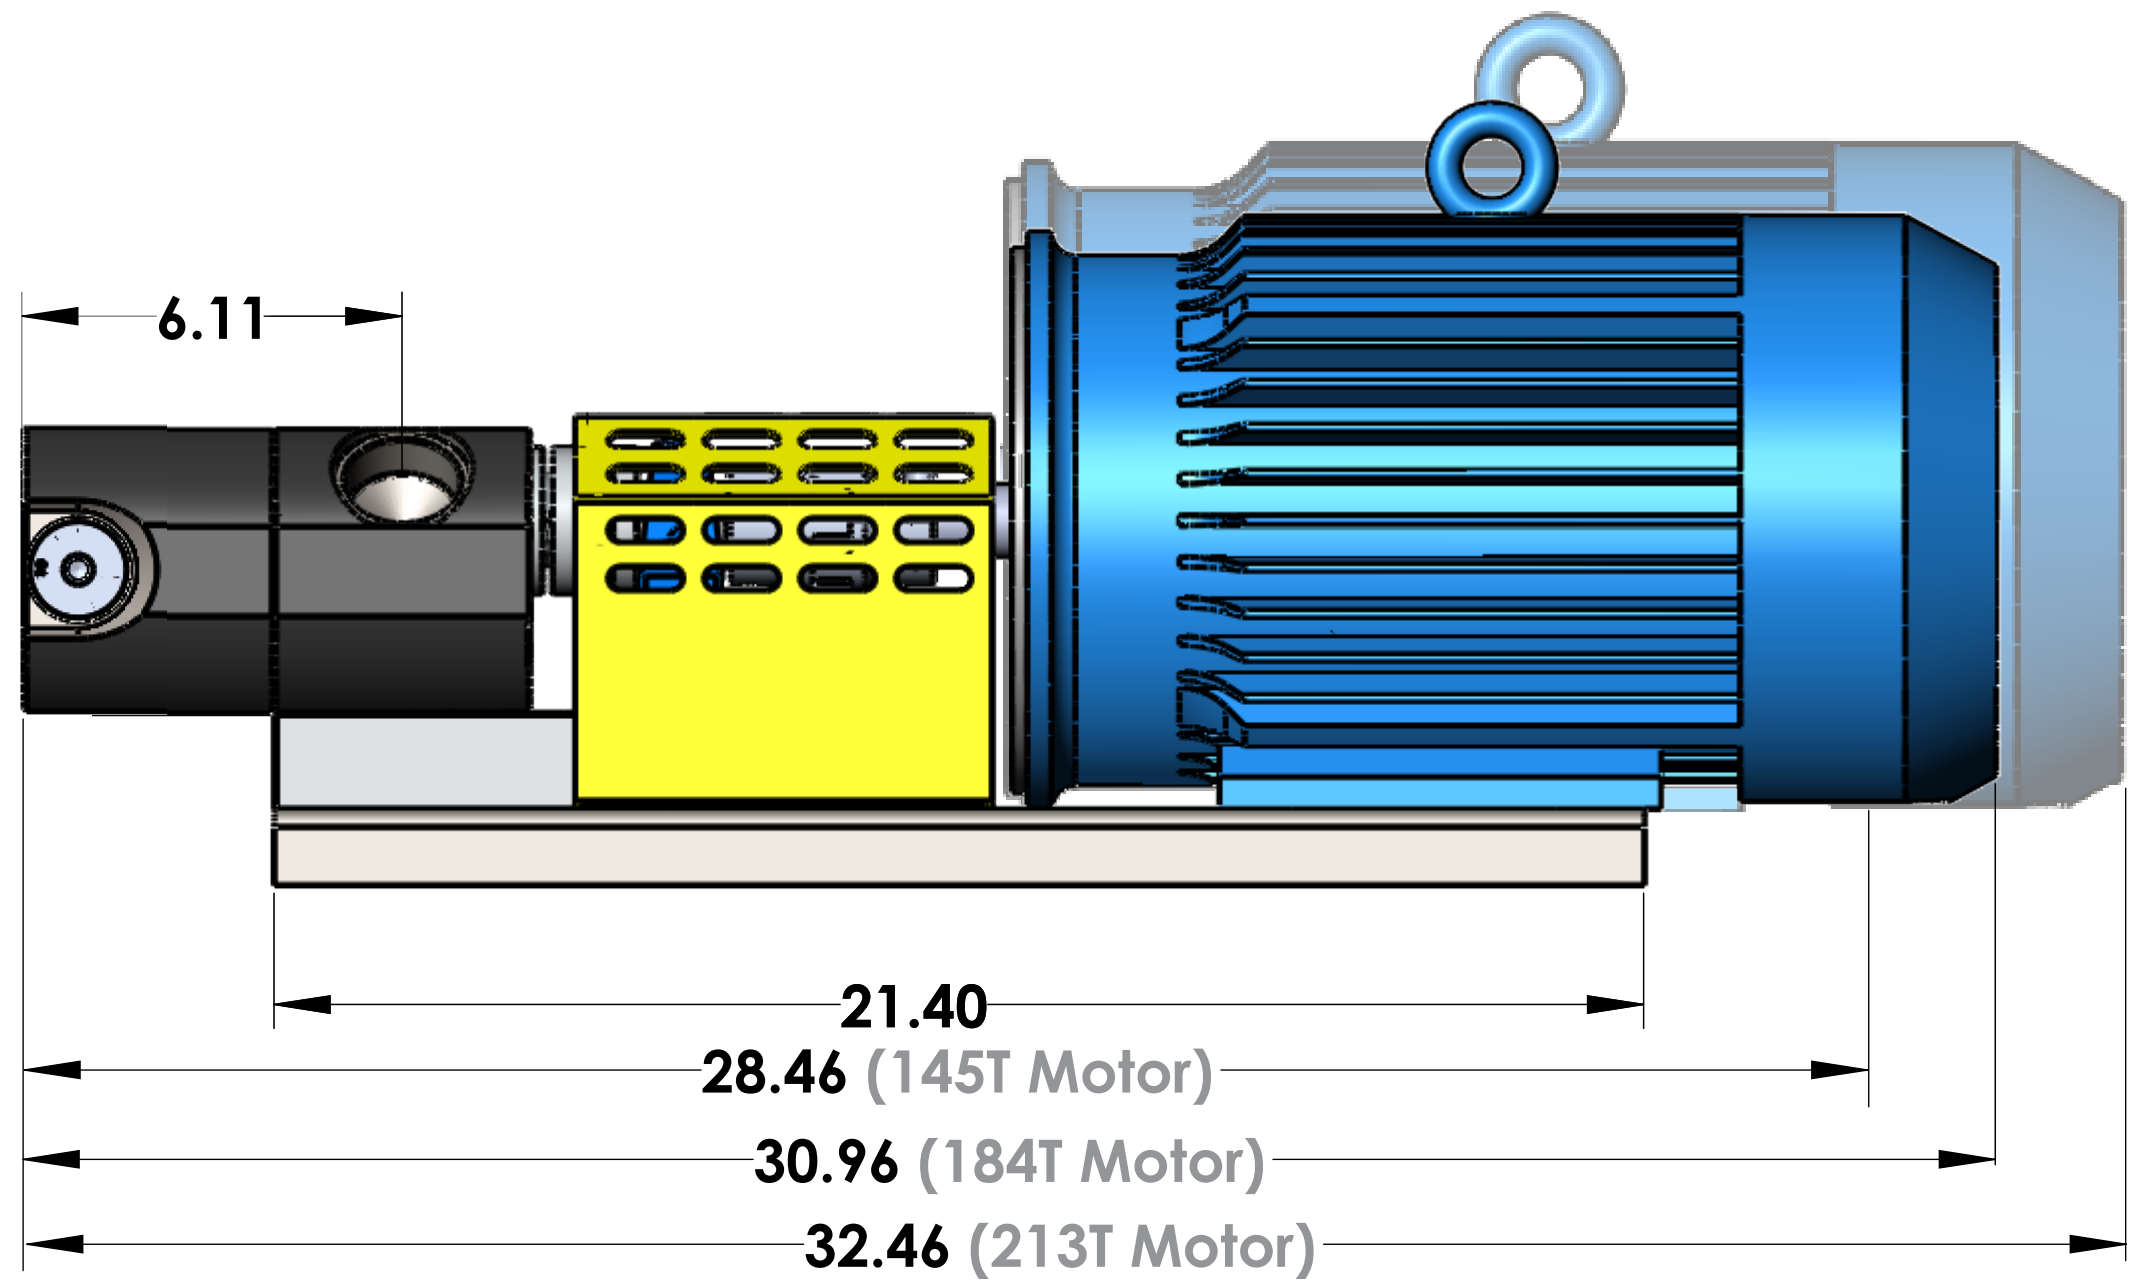

1-1/2" FPT Both Ports

1HP-1200RPM = 145T Motor
 2HP-1200RPM = 184T Motor
 3HP-1200RPM = 213T Motor