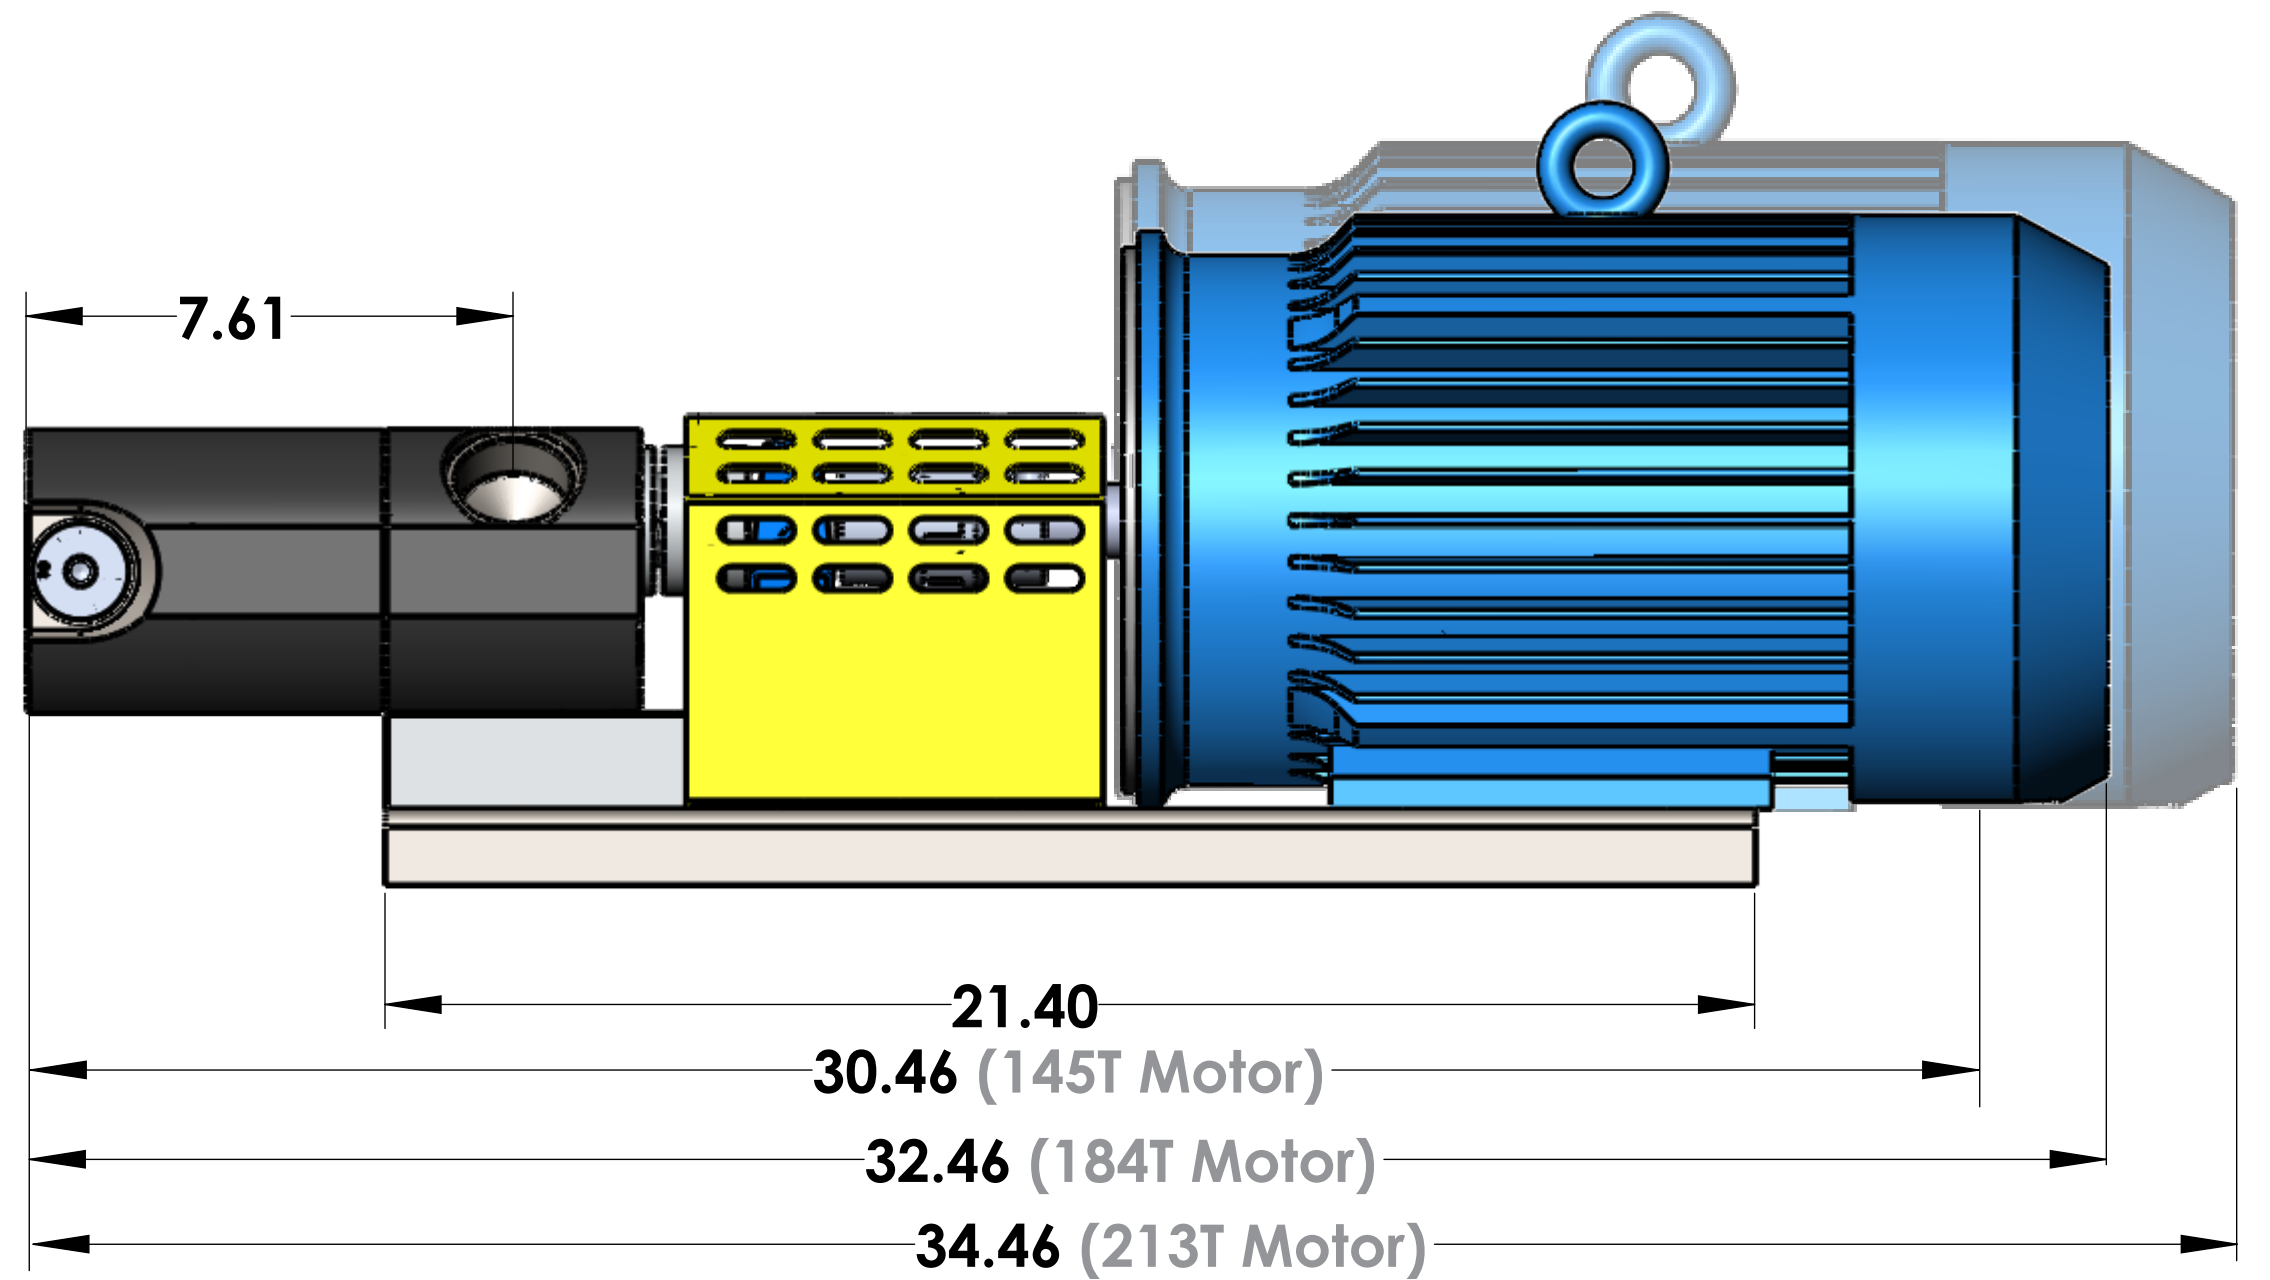

1-1/2" FPT Both Ports

1HP-1200RPM = 145T Motor
2HP-1200RPM = 184T Motor
3HP-1200RPM = 213T Motor