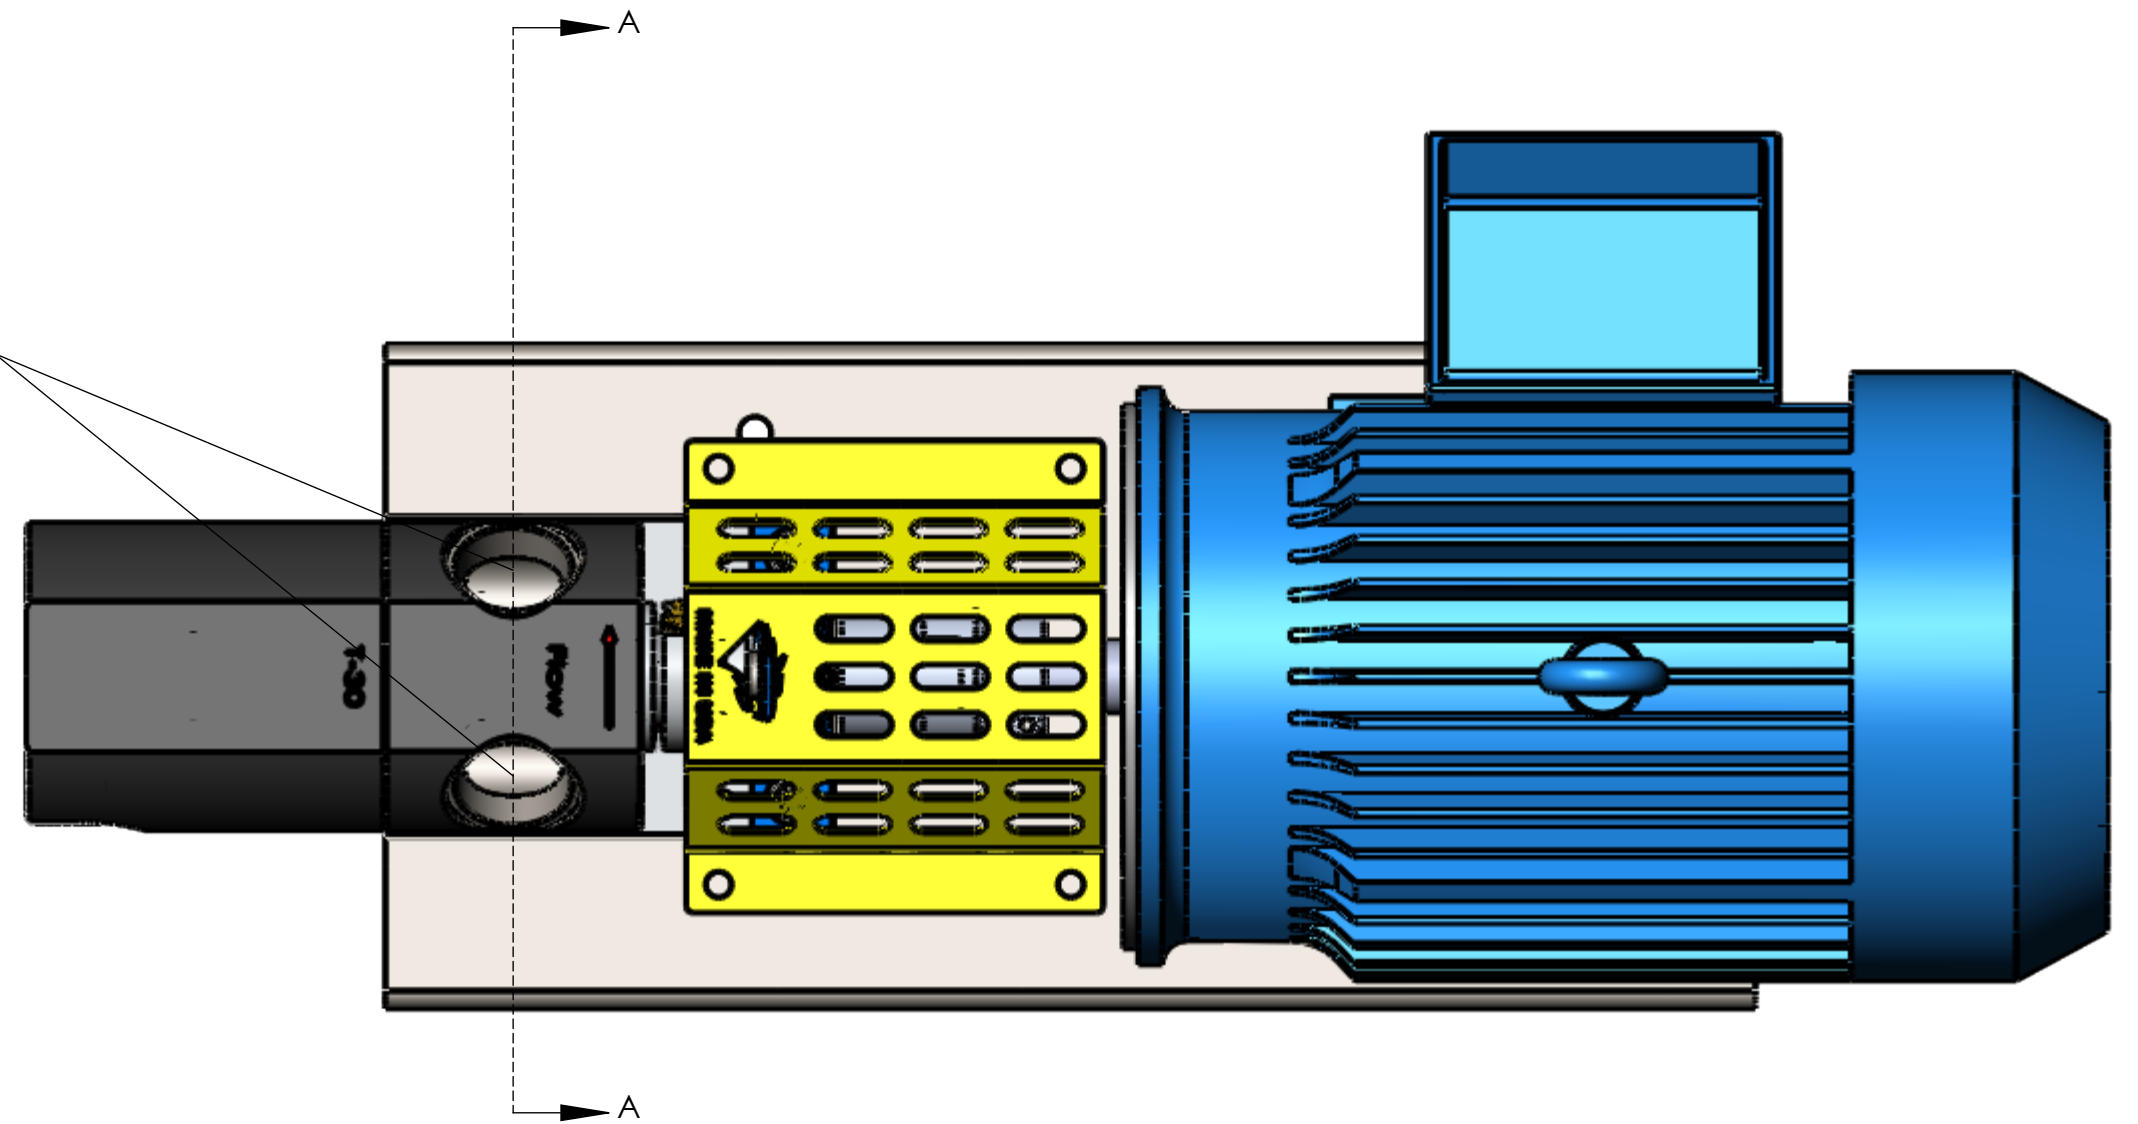

1-1/2" FPT Both Ports

1HP-1200RPM = 145T Motor
2HP-1200RPM = 184T Motor
3HP-1200RPM = 213T Motor