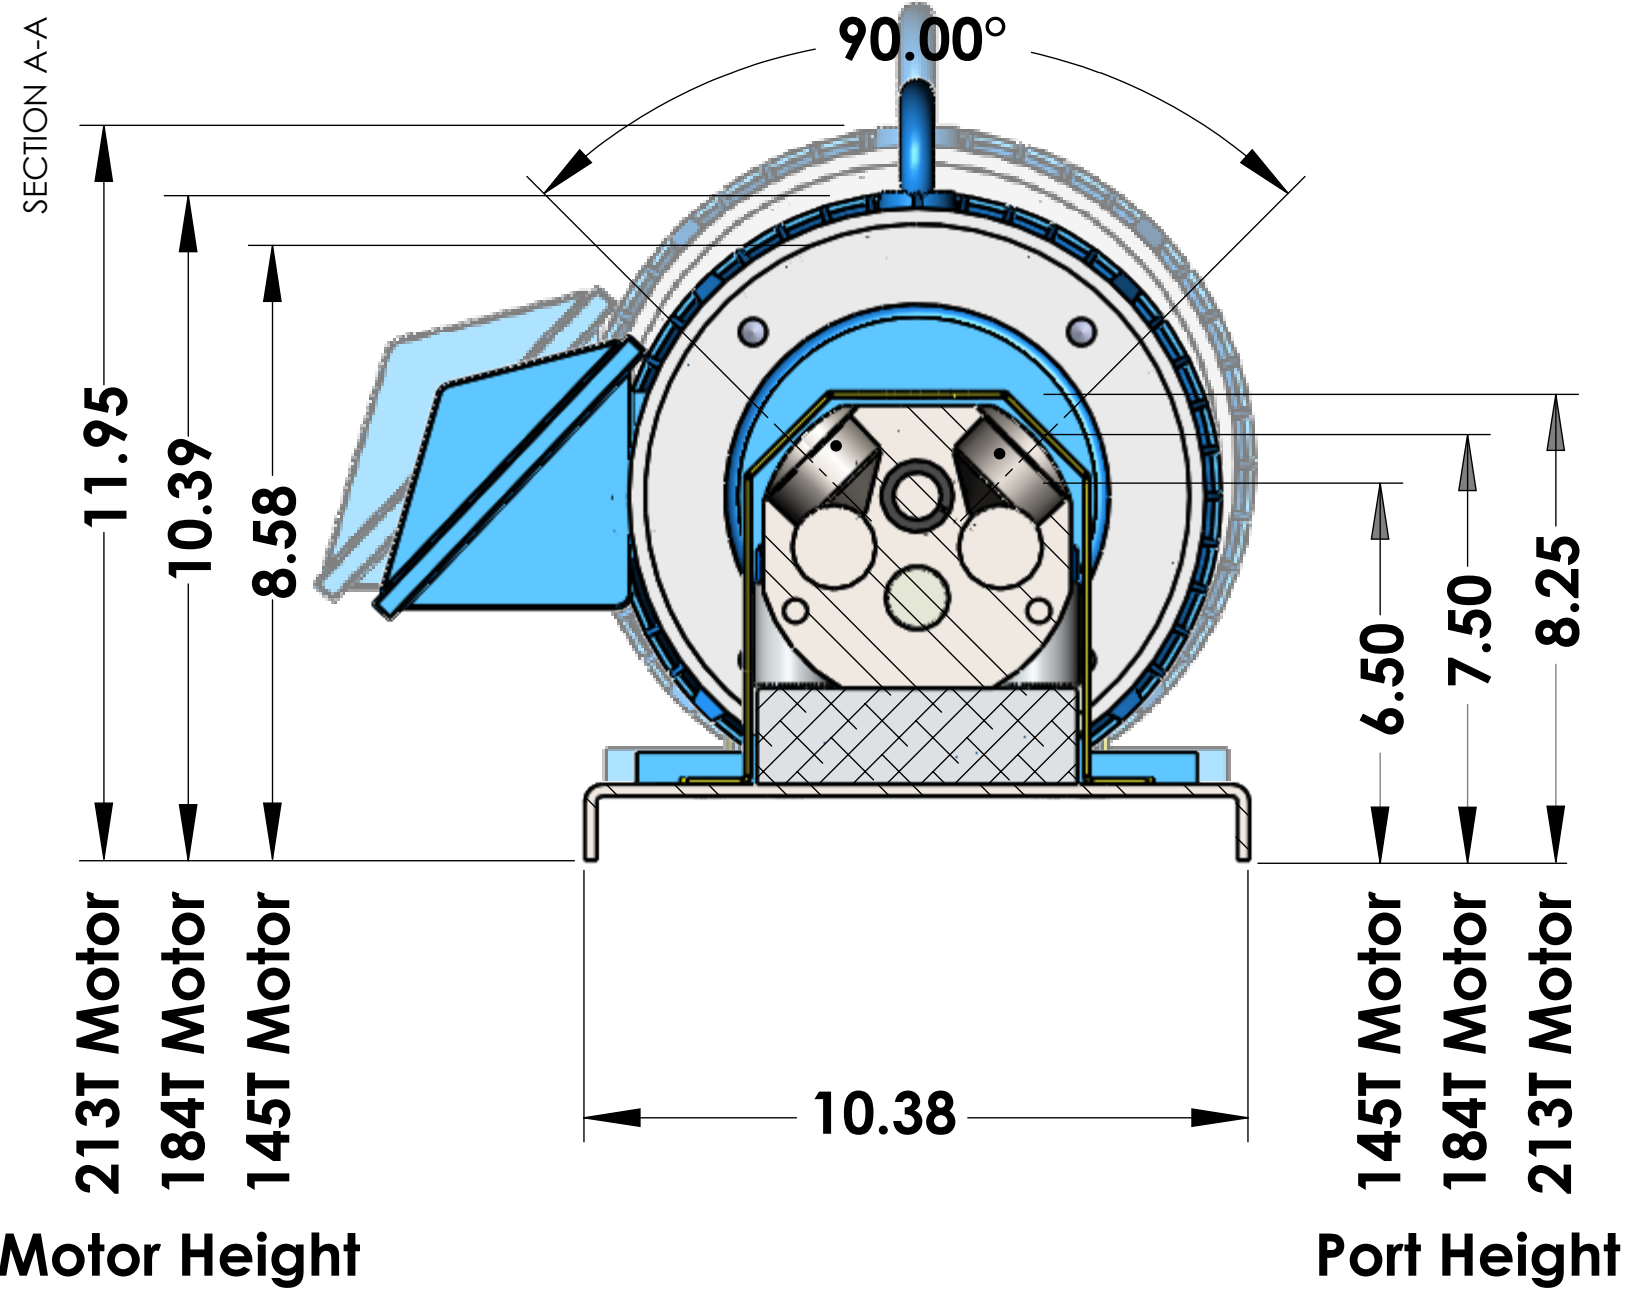

1-1/2" FPT Both Ports

1HP-1200RPM = 145T Motor
2HP-1200RPM = 184T Motor
3HP-1200RPM = 213T Motor